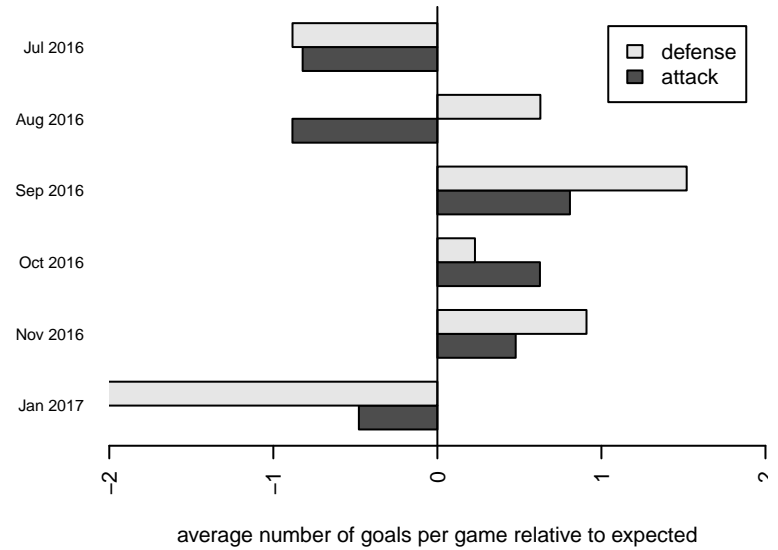

Performance relative to 13 month average