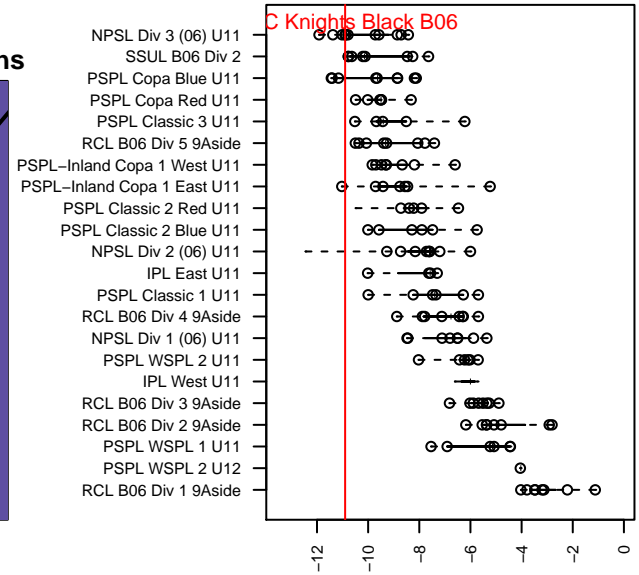

**attack and defense rating
relative to others at age
and all opponents in last 13 months**