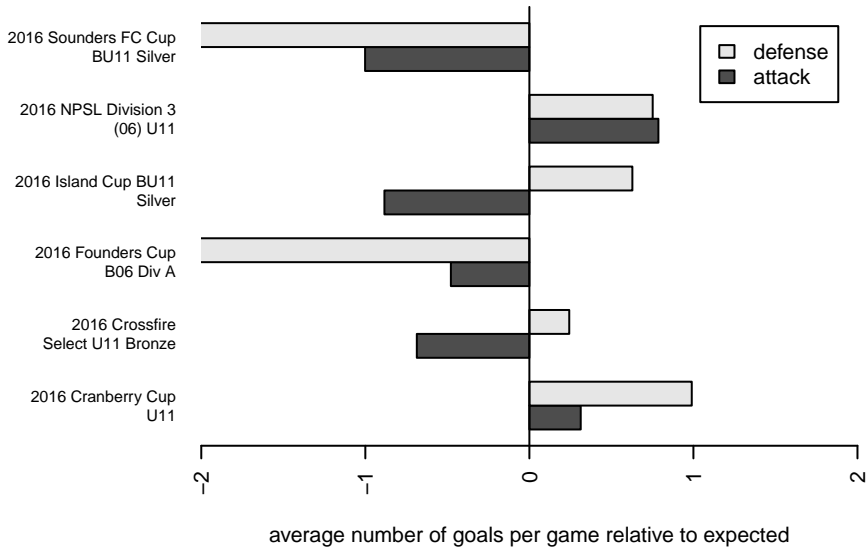

Performance relative to 13 month average