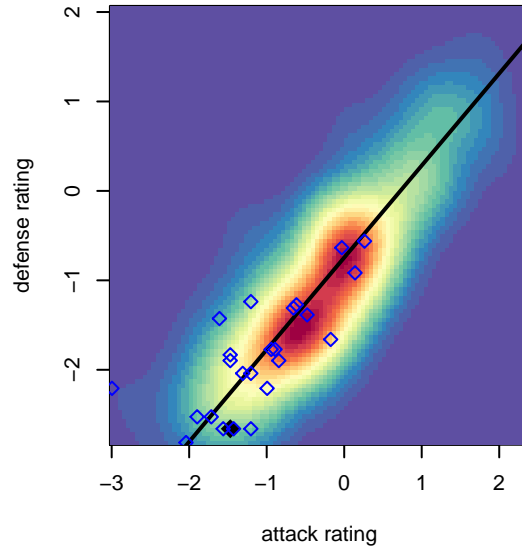

**attack and defense rating
relative to others at age
and all opponents in last 13 months**