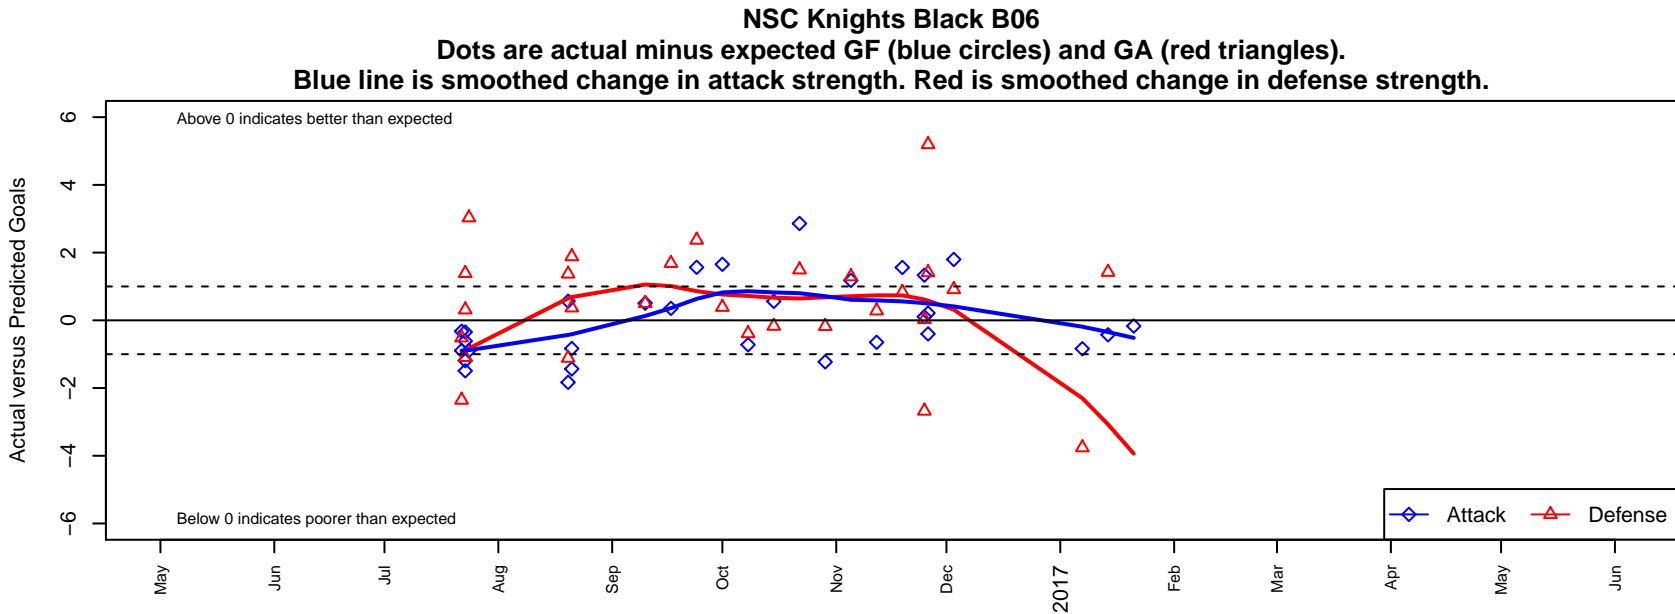

**attack and defense variance (black dot)
relative to other teams
and top 10 in region**

**attack and defense rating
relative to others at age
and all opponents in last 13 months**

NSC Knights Black B06

Northshore SC
Woodinville, WA
B06 total strength=200
attack=0.23 defense=0.07
fall league = NPSL Div 3 (06) U11

alt names used:
NYSC Boys 2006
NSC B06 Black Knights
NSC B06 Black Knights
NSC B06 Black Knights
NSC B06 Black Knights
NSC Black Knights B06 Black

Venues played:
2016 Crossfire Select U11 Bronze
2016 Sounders FC Cup BU11 Silver
2016 Island Cup BU11 Silver
2016 NPSL Division 3 (06) U11
2016 Cranberry Cup U11
2016 Founders Cup B06 Div A